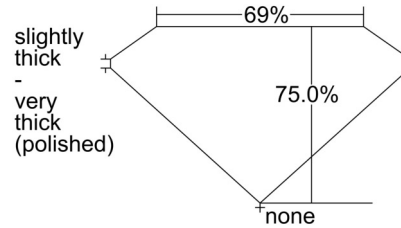

GIA NATURAL DIAMOND GRADING REPORT

September 19, 2024

GIA Report Number 2506440685

Shape and Cutting Style Square Modified Brilliant

Measurements 6.12 x 6.07 x 4.55 mm

GRADING RESULTS

Carat Weight 1.50 carat

Color Grade E

Clarity Grade SI1

ADDITIONAL GRADING INFORMATION

Polish Excellent

Symmetry Very Good

Fluorescence None

Inscription(s): GIA 2506440685

Comments: Additional pinpoints are not shown. Clouds are not shown.

PROPORTIONS

Profile not to actual proportions

CLARITY CHARACTERISTICS

KEY TO SYMBOLS*

- Crystal
- Pinpoint
- ~ Feather
- △ Natural
- ◡ Cavity
- ▲ Extra Facet
- ◊ Indented Natural

* Red symbols denote internal characteristics (inclusions). Green or black symbols denote external characteristics (blemishes). Diagram is an approximate representation of the diamond, and symbols shown indicate type, position, and approximate size of clarity characteristics. All clarity characteristics may not be shown. Details of finish are not shown.