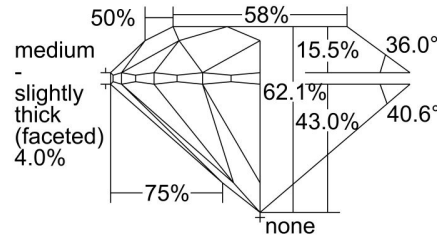

GIA NATURAL DIAMOND GRADING REPORT

March 15, 2024
 GIA Report Number 2486819547
 Shape and Cutting Style Round Brilliant
 Measurements 6.87 - 6.91 x 4.28 mm

GRADING RESULTS

Carat Weight 1.27 carat
 Color Grade I
 Clarity Grade VS1
 Cut Grade Excellent

ADDITIONAL GRADING INFORMATION

Polish Excellent
 Symmetry Excellent
 Fluorescence None

Inscription(s): GIA 2486819547

Comments: Clouds are not shown. Pinpoints are not shown.

PROPORTIONS

Profile to actual proportions

CLARITY CHARACTERISTICS

KEY TO SYMBOLS*

- Crystal
- ∖ Needle

* Red symbols denote internal characteristics (inclusions). Green or black symbols denote external characteristics (blemishes). Diagram is an approximate representation of the diamond, and symbols shown indicate type, position, and approximate size of clarity characteristics. All clarity characteristics may not be shown. Details of finish are not shown.