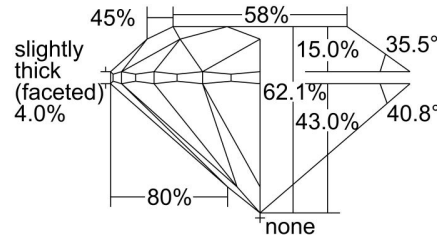

GIA NATURAL DIAMOND GRADING REPORT

May 07, 2024
GIA Report Number 6492285805
Shape and Cutting Style ..... Round Brilliant
Measurements ..... 6.80 - 6.83 x 4.24 mm

GRADING RESULTS

Carat Weight ..... 1.22 carat
Color Grade I
Clarity Grade SI1
Cut Grade ..... Excellent

ADDITIONAL GRADING INFORMATION

Polish ..... Excellent
Symmetry ..... Excellent
Fluorescence ..... None
Inscription(s): GIA 6492285805
Comments: Surface graining is not shown.

PROPORTIONS

Profile to actual proportions