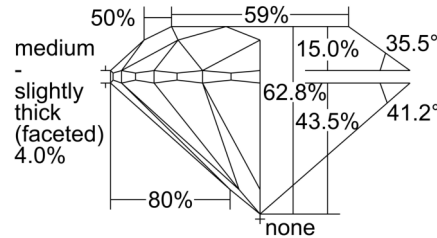

GIA NATURAL DIAMOND GRADING REPORT

October 11, 2024  
 GIA Report Number ..... 7502621492  
 Shape and Cutting Style ..... Round Brilliant  
 Measurements ..... 9.59 - 9.65 x 6.04 mm

GRADING RESULTS

Carat Weight ..... 3.50 carat  
 Color Grade ..... H  
 Clarity Grade ..... SI1  
 Cut Grade ..... Excellent

PROPORTIONS

Profile to actual proportions

CLARITY CHARACTERISTICS

KEY TO SYMBOLS\*

- Crystal
- ⊗ Cloud
- ∖ Needle

\* Red symbols denote internal characteristics (inclusions). Green or black symbols denote external characteristics (blemishes). Diagram is an approximate representation of the diamond, and symbols shown indicate type, position, and approximate size of clarity characteristics. All clarity characteristics may not be shown. Details of finish are not shown.