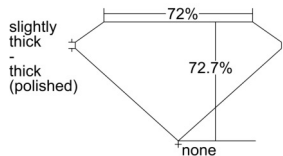

GIA®

FACSIMILE

GIA REPORT 6501762469

Verify this report at GIA.edu

GIA NATURAL DIAMOND DOSSIER®

November 12, 2024
GIA Report Number 6501762469
Shape and Cutting Style ..... Square Modified Brilliant
Measurements ..... 4.29 x 4.25 x 3.09 mm

GRADING RESULTS

Carat Weight ..... 0.50 carat
Color Grade ..... F
Clarity Grade VS1

ADDITIONAL GRADING INFORMATION

Polish ..... Excellent
Symmetry ..... Very Good
Fluorescence ..... None
Clarity Characteristics ..... Crystal, Feather
Inscription(s): GIA 6501762469

PROPORTIONS

Profile not to actual proportions

GRADING SCALES

GIA COLOR SCALE		GIA CLARITY SCALE			
COLORLESS	D	VERY VERY SLIGHTLY INCLUDED	FLAWLESS		
	E		INTERNALLY FLAWLESS		
	F		VS₁		
	NEAR COLORLESS	G	VERY SLIGHTLY INCLUDED	VS₂	
		H		VS₁	
		FAINT	I	SLIGHTLY INCLUDED	VS₂
			J		SI₁
			K		SI₂
	LIGHT	L	INCLUDED	I₁	
		M		I₂	
N		I₃			
O					
P					
Q					
R					
S					
T					
U					
V					
W					
X					
Y					
Z