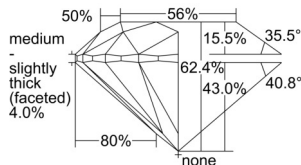

GIA®

FACSIMILE

GIA REPORT 5506826258

Verify this report at GIA.edu

GIA NATURAL DIAMOND DOSSIER®

November 08, 2024
GIA Report Number 5506826258
Shape and Cutting Style ..... Round Brilliant
Measurements ..... 5.65 - 5.68 x 3.54 mm

GRADING RESULTS

Carat Weight ..... 0.71 carat
Color Grade ..... D
Clarity Grade S11
Cut Grade ..... Excellent

ADDITIONAL GRADING INFORMATION

Polish ..... Excellent
Symmetry ..... Excellent
Fluorescence ..... Faint
Clarity Characteristics..... Crystal, Feather
Inscription(s): GIA 5506826258

PROPORTIONS

Profile to actual proportions