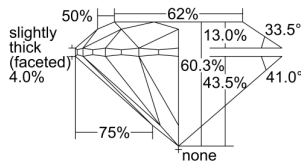

GIA®

FACSIMILE

GIA REPORT 2496333436

Verify this report at GIA.edu

GIA NATURAL DIAMOND DOSSIER®

May 13, 2024
GIA Report Number 2496333436
Shape and Cutting Style ..... Round Brilliant
Measurements ..... 5.66 - 5.73 x 3.44 mm

GRADING RESULTS

Carat Weight ..... 0.70 carat
Color Grade ..... F
Clarity Grade VS1
Cut Grade ..... Excellent

ADDITIONAL GRADING INFORMATION

Polish ..... Excellent
Symmetry ..... Very Good
Fluorescence ..... Faint
Clarity Characteristics..... Crystal, Needle, Cloud, Pinpoint
Inscription(s): GIA 2496333436

PROPORTIONS

Profile to actual proportions

GRADING SCALES

GIA COLOR SCALE	GIA CLARITY SCALE	GIA CUT SCALE	
D	FLAWLESS	EXCELLENT	
E	INTERNALLY FLAWLESS		
F		VVS₁	VERY GOOD
G	VVS₂		
H	VS₁	GOOD	
I	VS₂		
J	SI₁	FAIR	
K	SI₂		
L	I₁	POOR	
M	I₂		
N	I₃		
O			
P			
Q			
R			
S			
T			
U			
V			
W			
X			
Y			
Z