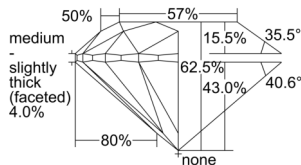

GIA®

FACSIMILE

GIA REPORT 2506732146

Verify this report at GIA.edu

GIA NATURAL DIAMOND DOSSIER®

October 23, 2024
GIA Report Number 2506732146
Shape and Cutting Style ..... Round Brilliant
Measurements ..... 5.90 - 5.94 x 3.70 mm

GRADING RESULTS

Carat Weight ..... 0.81 carat
Color Grade ..... G
Clarity Grade S11
Cut Grade ..... Excellent

ADDITIONAL GRADING INFORMATION

Polish ..... Excellent
Symmetry ..... Excellent
Fluorescence ..... Faint
Clarity Characteristics ..... Crystal, Cloud
Inscription(s): GIA 2506732146

PROPORTIONS

Profile to actual proportions

GRADING SCALES

GIA COLOR SCALE	GIA CLARITY SCALE	GIA CUT SCALE	
D	FLAWLESS	EXCELLENT	
E	INTERNALLY FLAWLESS		
F		VVS₁	VERY GOOD
G	VVS₂		
H	VS₁	GOOD	
I	VS₂		
J	S1₁	FAIR	
K	S1₂		
L	I₁	POOR	
M	I₂		
N	I₃		
O			
P			
Q			
R			
S			
T			
U			
V			
W			
X			
Y			
Z