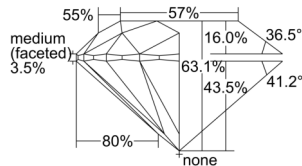

GIA®

FACSIMILE

GIA REPORT 1509232806

Verify this report at GIA.edu

GIA NATURAL DIAMOND DOSSIER®

August 20, 2024
GIA Report Number 1509232806
Shape and Cutting Style ..... Round Brilliant
Measurements ..... 5.92 - 5.94 x 3.74 mm

GRADING RESULTS

Carat Weight ..... 0.81 carat
Color Grade ..... H
Clarity Grade S11
Cut Grade ..... Excellent

ADDITIONAL GRADING INFORMATION

Polish ..... Excellent
Symmetry ..... Excellent
Fluorescence ..... Faint
Clarity Characteristics ..... Crystal, Feather
Inscription(s): GIA 1509232806

PROPORTIONS

Profile to actual proportions

GRADING SCALES

GIA COLOR SCALE	GIA CLARITY SCALE	GIA CUT SCALE	
D	FLAWLESS	EXCELLENT	
E	INTERNALLY FLAWLESS		
F		VVS₁	VERY GOOD
G	VVS₂		
H	VS₁	GOOD	
I	VS₂		
J	S1₁	FAIR	
K	S1₂		
L	I₁	POOR	
M	I₂		
N	I₃		
O			
P			
Q			
R			
S			
T			
U			
V			
W			
X			
Y			
Z