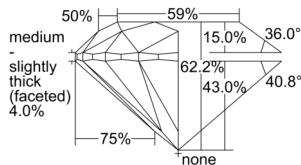

GIA®

FACSIMILE

GIA REPORT 3505835555

Verify this report at GIA.edu

GIA NATURAL DIAMOND DOSSIER®

November 11, 2024
GIA Report Number 3505835555
Shape and Cutting Style ..... Round Brilliant
Measurements ..... 5.63 - 5.66 x 3.51 mm

GRADING RESULTS

Carat Weight ..... 0.70 carat
Color Grade I
Clarity Grade VS2
Cut Grade ..... Excellent

ADDITIONAL GRADING INFORMATION

Polish ..... Excellent
Symmetry ..... Excellent
Fluorescence ..... None
Clarity Characteristics ..... Crystal, Cloud
Inscription(s): GIA 3505835555

PROPORTIONS

Profile to actual proportions

GRADING SCALES

GIA COLOR SCALE	GIA CLARITY SCALE	GIA CUT SCALE	
D	FLAWLESS	EXCELLENT	
E	INTERNALLY FLAWLESS		
F		VVS₁	VERY GOOD
G	VVS₂		
H	VS₁	GOOD	
I	VS₂		
J	SI₁	FAIR	
K	SI₂		
L	I₁	POOR	
M	I₂		
N	I₃		
O			
P			
Q			
R			
S			
T			
U			
V			
W			
X			
Y			
Z