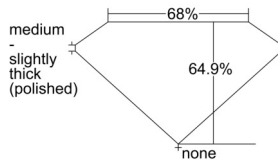

GIA®

FACSIMILE

GIA REPORT 6502737943

Verify this report at GIA.edu

GIA NATURAL DIAMOND DOSSIER®

October 24, 2024
GIA Report Number 6502737943
Shape and Cutting Style ..... Emerald Cut
Measurements ..... 4.61 x 3.38 x 2.19 mm

GRADING RESULTS

Carat Weight ..... 0.32 carat
Color Grade ..... H
Clarity Grade VVS2

ADDITIONAL GRADING INFORMATION

Polish ..... Excellent
Symmetry ..... Excellent
Fluorescence ..... None
Clarity Characteristics ..... Crystal, Pinpoint
Inscription(s): GIA 6502737943

PROPORTIONS

Profile not to actual proportions

GRADING SCALES

GIA COLOR SCALE		GIA CLARITY SCALE			
COLORLESS	D	VERY VERY SLIGHTLY INCLUDED	FLAWLESS		
	E		INTERNALLY FLAWLESS		
	F	VERY SLIGHTLY INCLUDED	VVS₁		
	G		VVS₂		
	H		VS₁		
	NEAR COLORLESS	I	SLIGHTLY INCLUDED	VS₂	
		J		SI₁	
		FAINT	K	INCLUDED	SI₂
			L		I₁
			M		I₂
VERT LIGHT	N	INCLUDED	I₃		
	O				
	P				
	Q				
	R				
LIGHT	S				
	T				
	U				
	V				
	W				
	X				
	Y				
	Z