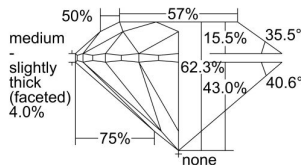

GIA®

FACSIMILE

GIA REPORT 6492823956

Verify this report at GIA.edu

GIA NATURAL DIAMOND DOSSIER®

July 03, 2024
GIA Report Number **6492823956**
Shape and Cutting Style ..... **Round Brilliant**
Measurements ..... **6.04 - 6.07 x 3.77 mm**

GRADING RESULTS

Carat Weight ..... **0.86 carat**
Color Grade ..... **F**
Clarity Grade **VS2**
Cut Grade ..... **Excellent**

ADDITIONAL GRADING INFORMATION

Polish ..... **Excellent**
Symmetry ..... **Excellent**
Fluorescence ..... **Faint**
Clarity Characteristics..... **Crystal, Feather, Cloud, Needle**
Inscription(s): **GIA 6492823956**

PROPORTIONS

Profile to actual proportions

GRADING SCALES

GIA COLOR SCALE	GIA CLARITY SCALE	GIA CUT SCALE	
D	FLAWLESS	EXCELLENT	
E	INTERNALLY FLAWLESS		
F		VVS₁	VERY GOOD
G	VVS₂		
H	VS₁	GOOD	
I	VS₂		
J	SI₁	FAIR	
K	SI₂		
L	I₁	POOR	
M	I₂		
N	I₃		
O			
P			
Q			
R			
S			
T			
U			
V			
W			
X			
Y			
Z