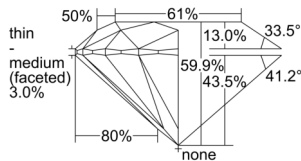

GIA®

FACSIMILE

GIA REPORT 7508855561

Verify this report at GIA.edu

GIA NATURAL DIAMOND DOSSIER®

November 15, 2024
GIA Report Number 7508855561
Shape and Cutting Style ..... Round Brilliant
Measurements ..... 5.93 - 5.96 x 3.56 mm

GRADING RESULTS

Carat Weight ..... 0.76 carat
Color Grade ..... D
Clarity Grade VVS1
Cut Grade ..... Excellent

ADDITIONAL GRADING INFORMATION

Polish ..... Excellent
Symmetry ..... Excellent
Fluorescence ..... None
Clarity Characteristics ..... Pinpoint, Feather
Inscription(s): GIA 7508855561

PROPORTIONS

Profile to actual proportions

GRADING SCALES

GIA COLOR SCALE	GIA CLARITY SCALE	GIA CUT SCALE	
D	FLAWLESS	EXCELLENT	
E	INTERNALLY FLAWLESS		
F		VVS₁	VERY GOOD
G	VVS₂		
H	VS₁	GOOD	
I	VS₂		
J	SI₁	FAIR	
K	SI₂		
L	I₁	POOR	
M			
N			
O	I₂		
P			
Q			
R	I₃		
S			
T			
U			
V			
W			
X			
Y			
Z