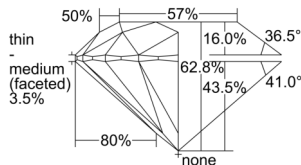

GIA®

FACSIMILE

GIA REPORT 2507850086

Verify this report at GIA.edu

GIA NATURAL DIAMOND DOSSIER®

November 11, 2024
GIA Report Number 2507850086
Shape and Cutting Style ..... Round Brilliant
Measurements ..... 5.05 - 5.07 x 3.18 mm

GRADING RESULTS

Carat Weight ..... 0.50 carat
Color Grade ..... H
Clarity Grade VS2
Cut Grade ..... Excellent

ADDITIONAL GRADING INFORMATION

Polish ..... Excellent
Symmetry ..... Excellent
Fluorescence ..... None
Clarity Characteristics ..... Cloud
Inscription(s): GIA 2507850086

PROPORTIONS

Profile to actual proportions

GRADING SCALES

GIA COLOR SCALE	GIA CLARITY SCALE	GIA CUT SCALE	
D	FLAWLESS	EXCELLENT	
E	INTERNALLY FLAWLESS		
F		VVS₁	VERY GOOD
G	VVS₂		
H	VS₁	GOOD	
I	VS₂		
J	SI₁	FAIR	
K	SI₂		
L	I₁	POOR	
M	I₂		
N	I₃		
O			
P			
Q			
R			
S			
T			
U			
V			
W			
X			
Y			
Z