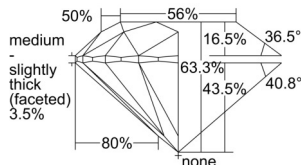

GIA®

FACSIMILE

GIA REPORT 6502168616

Verify this report at GIA.edu

GIA NATURAL DIAMOND DOSSIER®

August 13, 2024
GIA Report Number 6502168616
Shape and Cutting Style ..... Round Brilliant
Measurements ..... 5.01 - 5.05 x 3.18 mm

GRADING RESULTS

Carat Weight ..... 0.50 carat
Color Grade ..... H
Clarity Grade VS1
Cut Grade ..... Excellent

ADDITIONAL GRADING INFORMATION

Polish ..... Excellent
Symmetry ..... Excellent
Fluorescence ..... None
Clarity Characteristics..... Crystal, Needle, Pinpoint, Indented
Natural

Inscription(s): GIA 6502168616

PROPORTIONS

Profile to actual proportions