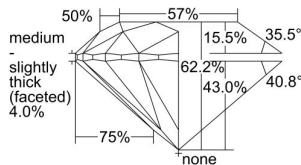

GIA®

FACSIMILE

GIA REPORT 2498533227

Verify this report at GIA.edu

GIA NATURAL DIAMOND DOSSIER®

May 31, 2024
GIA Report Number 2498533227
Shape and Cutting Style ..... Round Brilliant
Measurements ..... 6.15 - 6.18 x 3.84 mm

GRADING RESULTS

Carat Weight ..... 0.90 carat
Color Grade ..... E
Clarity Grade S11
Cut Grade ..... Excellent

ADDITIONAL GRADING INFORMATION

Polish ..... Excellent
Symmetry ..... Excellent
Fluorescence ..... None
Clarity Characteristics ..... Crystal, Cloud
Inscription(s): GIA 2498533227

PROPORTIONS

Profile to actual proportions

GRADING SCALES

GIA COLOR SCALE	GIA CLARITY SCALE	GIA CUT SCALE	
D	FLAWLESS	EXCELLENT	
E	INTERNALLY FLAWLESS		
F		VVS₁	VERY GOOD
G	VVS₂		
H	VS₁	GOOD	
I	VS₂		
J	S1₁	FAIR	
K	S1₂		
L	I₁	POOR	
M	I₂		
N	I₃		
O			
P			
Q			
R			
S			
T			
U			
V			
W			
X			
Y			
Z