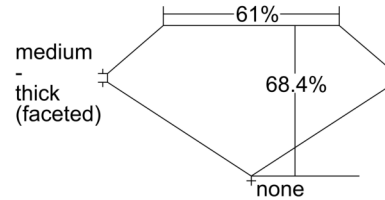

GIA NATURAL DIAMOND GRADING REPORT

September 26, 2024

GIA Report Number ..... 2175921952

Shape and Cutting Style ..... Cushion Modified Brilliant

Measurements ..... 7.07 x 7.06 x 4.83 mm

GRADING RESULTS

Carat Weight ..... 2.00 carat

Color Grade ..... H

Clarity Grade ..... VS2

ADDITIONAL GRADING INFORMATION

Polish ..... Excellent

Symmetry ..... Very Good

Fluorescence ..... None

Inscription(s): GIA 2175921952

Comments: Pinpoints are not shown.

PROPORTIONS

Profile not to actual proportions

CLARITY CHARACTERISTICS

KEY TO SYMBOLS\*

- Crystal
- ~ Feather
- ☁ Cloud
- \\ Needle

\* Red symbols denote internal characteristics (inclusions). Green or black symbols denote external characteristics (blemishes). Diagram is an approximate representation of the diamond, and symbols shown indicate type, position, and approximate size of clarity characteristics. All clarity characteristics may not be shown. Details of finish are not shown.