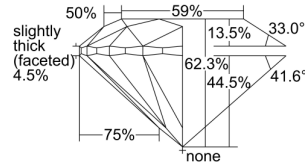

GIA®

FACSIMILE

GIA REPORT 1403878331

Verify this report at GIA.edu

GIA NATURAL DIAMOND DOSSIER®

October 18, 2021
GIA Report Number 1403878331
Shape and Cutting Style ..... Round Brilliant
Measurements ..... 5.07 - 5.11 x 3.17 mm

GRADING RESULTS

Carat Weight ..... 0.51 carat
Color Grade ..... J
Clarity Grade SI2
Cut Grade ..... Excellent

ADDITIONAL GRADING INFORMATION

Polish ..... Excellent
Symmetry ..... Excellent
Fluorescence ..... Faint
Clarity Characteristics ..... Crystal
Inscription(s): GIA 1403878331

PROPORTIONS

Profile to actual proportions