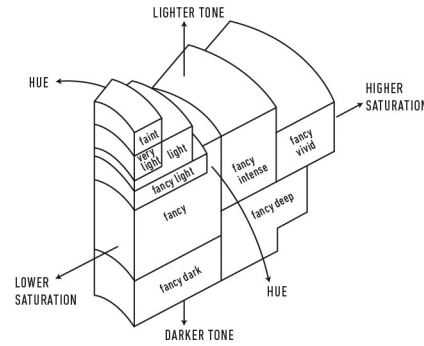

Verify this report at GIA.edu

GIA NATURAL COLORED DIAMOND REPORT

December 03, 2024
 Report Type Identification and Origin Report
 GIA Report Number 1232448020
 Shape and Cutting Style .. Rectangular Modified Brilliant
 Measurements 5.82 x 4.88 x 3.97 mm
 Carat Weight 1.01 carat
 Color Grade Fancy Yellow
 Color Origin Natural
 Color Distribution Even
 Inscription(s): GIA 1232448020

ADDITIONAL INFORMATION

GIA COLORED
DIAMOND
SCALE

Illustration of GIA fancy color grade interrelationships

reportcheck.gia.edu

The results documented in this report refer only to the diamond described, and were obtained using the techniques and equipment available to GIA at the time of examination. This report is not a guarantee or valuation. For additional information and important limitations and disclaimers, please see GIA.edu/terms or call +1 800 421 7250 or +1 760 603 4500. ©2023 Gemological Institute of America, Inc.