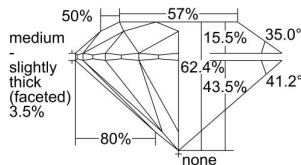

GIA®

FACSIMILE

GIA REPORT 6485920679

Verify this report at GIA.edu

GIA NATURAL DIAMOND DOSSIER®

March 25, 2024
GIA Report Number **6485920679**
Shape and Cutting Style ..... **Round Brilliant**
Measurements ..... **5.97 - 6.01 x 3.74 mm**

GRADING RESULTS

Carat Weight ..... **0.82 carat**
Color Grade ..... **F**
Clarity Grade **VVS2**
Cut Grade ..... **Excellent**

ADDITIONAL GRADING INFORMATION

Polish ..... **Excellent**
Symmetry ..... **Excellent**
Fluorescence ..... **None**
Clarity Characteristics ..... **Cloud**
Inscription(s): **GIA 6485920679**

PROPORTIONS

Profile to actual proportions

GRADING SCALES

GIA COLOR SCALE	GIA CLARITY SCALE	GIA CUT SCALE	
D	FLAWLESS	EXCELLENT	
E	INTERNALLY FLAWLESS		
F		VVS₁	VERY GOOD
G	VVS₂		
H	VS₁	GOOD	
I	VS₂		
J	SI₁	FAIR	
K	SI₂		
L	I₁	POOR	
M	I₂		
N	I₃		
O			
P			
Q			
R			
S			
T			
U			
V			
W			
X			
Y			
Z