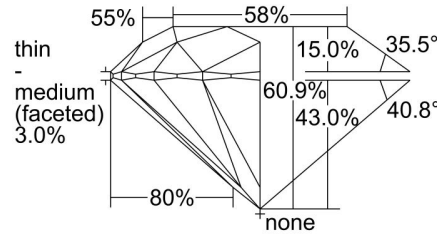

GIA NATURAL DIAMOND GRADING REPORT

May 01, 2024
 GIA Report Number 6237267730
 Shape and Cutting Style Round Brilliant
 Measurements 8.38 - 8.45 x 5.12 mm

GRADING RESULTS

Carat Weight 2.21 carat
 Color Grade F
 Clarity Grade VS2
 Cut Grade Excellent

ADDITIONAL GRADING INFORMATION

Polish Excellent
 Symmetry Excellent
 Fluorescence None
Comments: Clouds are not shown. Pinpoints are not shown.

PROPORTIONS

Profile to actual proportions

CLARITY CHARACTERISTICS

KEY TO SYMBOLS*

- Feather
- Crystal
- Indented Natural
- Needle

* Red symbols denote internal characteristics (inclusions). Green or black symbols denote external characteristics (blemishes). Diagram is an approximate representation of the diamond, and symbols shown indicate type, position, and approximate size of clarity characteristics. All clarity characteristics may not be shown. Details of finish are not shown.