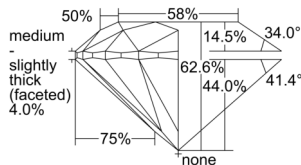

GIA®

FACSIMILE

GIA REPORT 2507746286

Verify this report at GIA.edu

GIA NATURAL DIAMOND DOSSIER®

October 25, 2024
GIA Report Number 2507746286
Shape and Cutting Style ..... Round Brilliant
Measurements ..... 6.15 - 6.20 x 3.87 mm

GRADING RESULTS

Carat Weight ..... 0.91 carat
Color Grade ..... G
Clarity Grade S11
Cut Grade ..... Excellent

ADDITIONAL GRADING INFORMATION

Polish ..... Excellent
Symmetry ..... Excellent
Fluorescence ..... None
Clarity Characteristics..... Cloud, Crystal
Inscription(s): GIA 2507746286

PROPORTIONS

Profile to actual proportions

GRADING SCALES

GIA COLOR SCALE	GIA CLARITY SCALE	GIA CUT SCALE	
D	FLAWLESS	EXCELLENT	
E	INTERNALLY FLAWLESS		
F		VVS₁	VERY GOOD
G	VVS₂		
H	VS₁	GOOD	
I	VS₂		
J	S1₁	FAIR	
K	S1₂		
L	I₁	POOR	
M	I₂		
N	I₃		
O			
P			
Q			
R			
S			
T			
U			
V			
W			
X			
Y			
Z