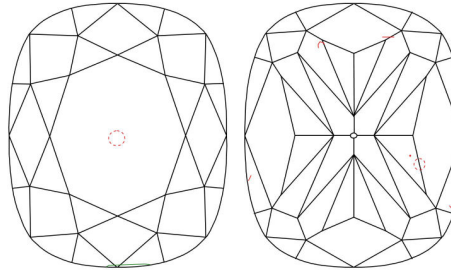

**GIA NATURAL DIAMOND GRADING REPORT**

January 02, 2020  
 GIA Report Number ..... 6342453942  
 Shape and Cutting Style ..... Cushion Modified Brilliant  
 Measurements ..... 6.14 x 6.00 x 3.97 mm

**GRADING RESULTS**

Carat Weight ..... 1.20 carat  
 Color Grade ..... H  
 Clarity Grade ..... VS1

**ADDITIONAL GRADING INFORMATION**

Polish ..... Excellent  
 Symmetry ..... Excellent  
 Fluorescence ..... None  
 Inscription(s): GIA 6342453942

**PROPORTIONS**

Profile not to actual proportions

**CLARITY CHARACTERISTICS**

**KEY TO SYMBOLS\***

-  Feather
-  Cloud
-  Pinpoint
-  Natural

\* Red symbols denote internal characteristics (inclusions). Green or black symbols denote external characteristics (blemishes). Diagram is an approximate representation of the diamond, and symbols shown indicate type, position, and approximate size of clarity characteristics. All clarity characteristics may not be shown. Details of finish are not shown.