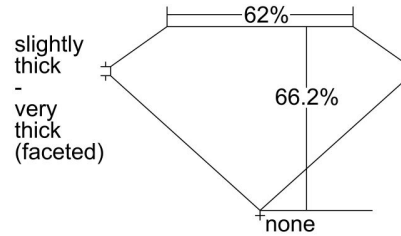

**GIA NATURAL DIAMOND GRADING REPORT**

January 02, 2020  
 GIA Report Number ..... 6342453942  
 Shape and Cutting Style ..... Cushion Modified Brilliant  
 Measurements ..... 6.14 x 6.00 x 3.97 mm

**GRADING RESULTS**

Carat Weight ..... 1.20 carat  
 Color Grade ..... H  
 Clarity Grade ..... VS1

**ADDITIONAL GRADING INFORMATION**

Polish ..... Excellent  
 Symmetry ..... Excellent  
 Fluorescence ..... None  
 Inscription(s): GIA 6342453942

**PROPORTIONS**

Profile not to actual proportions

**CLARITY CHARACTERISTICS**

**KEY TO SYMBOLS\***

-  Feather
-  Cloud
-  Pinpoint
-  Natural

\* Red symbols denote internal characteristics (inclusions). Green or black symbols denote external characteristics (blemishes). Diagram is an approximate representation of the diamond, and symbols shown indicate type, position, and approximate size of clarity characteristics. All clarity characteristics may not be shown. Details of finish are not shown.