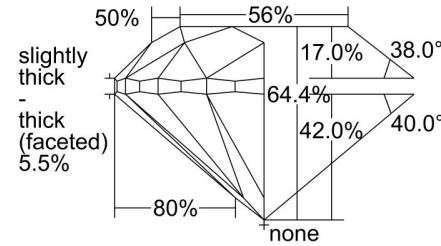

### GRADING RESULTS

Carat Weight ..... 4.01 carat

Color Grade ..... E

Clarity Grade ..... SI2

Cut Grade ..... Very Good

### PROPORTIONS

Profile to actual proportions

### CLARITY CHARACTERISTICS