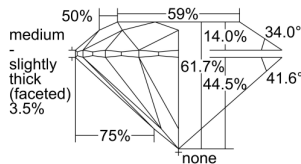

GIA®

FACSIMILE

GIA REPORT 6442618276

Verify this report at GIA.edu

GIA NATURAL DIAMOND DOSSIER®

September 08, 2022
GIA Report Number **6442618276**
Shape and Cutting Style ..... **Round Brilliant**
Measurements ..... **5.55 - 5.59 x 3.43 mm**

GRADING RESULTS

Carat Weight ..... **0.65 carat**
Color Grade ..... **G**
Clarity Grade **VS1**
Cut Grade ..... **Excellent**

ADDITIONAL GRADING INFORMATION

Polish ..... **Excellent**
Symmetry ..... **Excellent**
Fluorescence ..... **Faint**
Clarity Characteristics..... **Feather, Cloud, Pinpoint, Indented**
Natural

Inscription(s): GIA 6442618276

PROPORTIONS

Profile to actual proportions

GRADING SCALES

GIA COLOR SCALE	GIA CLARITY SCALE	GIA CUT SCALE	
D	FLAWLESS	EXCELLENT	
E	INTERNALLY FLAWLESS		
F		VVS₁	VERY GOOD
G	VVS₂		
H	VS₁	GOOD	
I	VS₂		
J	SI₁	FAIR	
K	SI₂		
L	I₁	POOR	
M			
N			
O	I₂		
P			
Q			
R	I₃		
S			
T			
U			
V			
W			
X			
Y			
Z