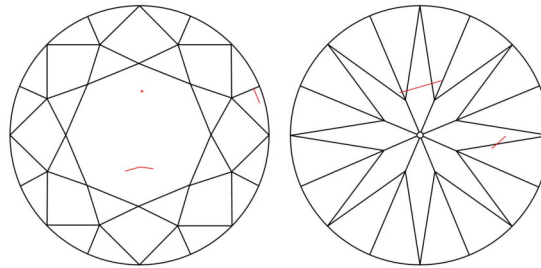

GIA NATURAL DIAMOND GRADING REPORT

August 27, 2024  
 GIA Report Number ..... 6505277290  
 Shape and Cutting Style ..... Round Brilliant  
 Measurements ..... 10.13 - 10.21 x 6.25 mm

GRADING RESULTS

Carat Weight ..... 4.01 carat  
 Color Grade ..... M  
 Clarity Grade ..... SI2  
 Cut Grade ..... Excellent

KEY TO SYMBOLS\*

-  Feather
-  Crystal

\* Red symbols denote internal characteristics (inclusions). Green or black symbols denote external characteristics (blemishes). Diagram is an approximate representation of the diamond, and symbols shown indicate type, position, and approximate size of clarity characteristics. All clarity characteristics may not be shown. Details of finish are not shown.