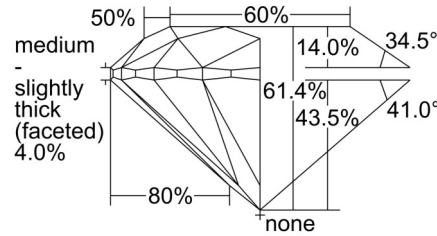

GIA NATURAL DIAMOND GRADING REPORT

August 27, 2024  
 GIA Report Number ..... 6505277290  
 Shape and Cutting Style ..... Round Brilliant  
 Measurements ..... 10.13 - 10.21 x 6.25 mm

GRADING RESULTS

Carat Weight ..... 4.01 carat  
 Color Grade ..... M  
 Clarity Grade ..... SI2  
 Cut Grade ..... Excellent

ADDITIONAL GRADING INFORMATION

Polish ..... Excellent  
 Symmetry ..... Excellent  
 Fluorescence ..... Faint  
 Inscription(s): GIA 6505277290

PROPORTIONS

Profile to actual proportions

CLARITY CHARACTERISTICS

KEY TO SYMBOLS\*

-  Feather
-  Crystal

\* Red symbols denote internal characteristics (inclusions). Green or black symbols denote external characteristics (blemishes). Diagram is an approximate representation of the diamond, and symbols shown indicate type, position, and approximate size of clarity characteristics. All clarity characteristics may not be shown. Details of finish are not shown.