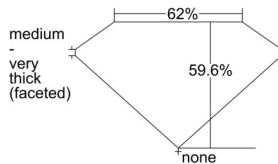

GIA®

FACSIMILE

GIA REPORT 1505556175

Verify this report at GIA.edu

GIA NATURAL DIAMOND DOSSIER®

October 01, 2024
GIA Report Number 1505556175
Shape and Cutting Style ..... Heart Brilliant
Measurements ..... 5.49 x 6.54 x 3.90 mm

GRADING RESULTS

Carat Weight ..... 0.80 carat
Color Grade ..... D
Clarity Grade VS1

ADDITIONAL GRADING INFORMATION

Polish ..... Excellent
Symmetry ..... Excellent
Fluorescence ..... None
Clarity Characteristics..... Crystal, Needle, Pinpoint
Inscription(s): GIA 1505556175

PROPORTIONS

Profile not to actual proportions

GRADING SCALES

GIA COLOR SCALE		GIA CLARITY SCALE			
COLORLESS	D	VERY VERY SLIGHTLY INCLUDED	FLAWLESS		
	E		INTERNALLY FLAWLESS		
	F	VERY SLIGHTLY INCLUDED	VVS₁		
	G		VVS₂		
	H		VS₁		
	NEAR COLORLESS	I	SLIGHTLY INCLUDED	VS₂	
		J		SI₁	
		FAINT	K	INCLUDED	SI₂
			L		I₁
			M		I₂
VERT LIGHT	N	LIGHT	I₃		
	O				
	P				
	Q				
	R