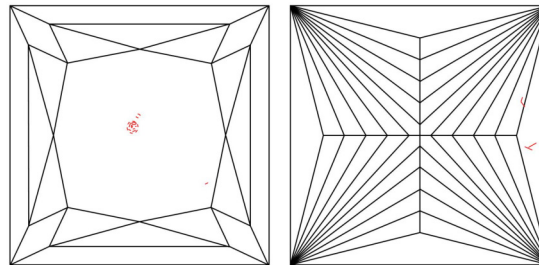

Carat Weight ..... 1.40 carat  
 Color Grade ..... G  
 Clarity Grade ..... VS1

**ADDITIONAL GRADING INFORMATION**

Polish ..... Excellent  
 Symmetry ..... Excellent  
 Fluorescence ..... None  
 Inscription(s): GIA 6472742369

**PROPORTIONS**

Profile not to actual proportions

**CLARITY CHARACTERISTICS**

**KEY TO SYMBOLS\***

- Crystal
- ☉ Cloud
- ~ Feather
- \\ Needle

\* Red symbols denote internal characteristics (inclusions). Green or black symbols denote external characteristics (blemishes). Diagram is an approximate representation of the diamond, and symbols shown indicate type, position, and approximate size of clarity characteristics. All clarity characteristics may not be shown. Details of finish are not shown.