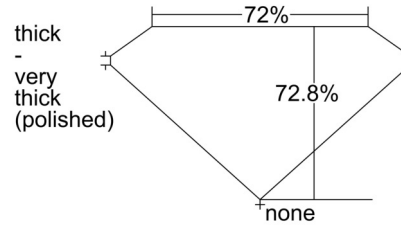

**GIA NATURAL DIAMOND GRADING REPORT**

September 16, 2024  
 GIA Report Number ..... 6472742369  
 Shape and Cutting Style ..... Square Modified Brilliant  
 Measurements ..... 6.07 x 5.97 x 4.35 mm

**GRADING RESULTS**

Carat Weight ..... 1.40 carat  
 Color Grade ..... G  
 Clarity Grade ..... VS1

**ADDITIONAL GRADING INFORMATION**

Polish ..... Excellent  
 Symmetry ..... Excellent  
 Fluorescence ..... None  
 Inscription(s): GIA 6472742369

**PROPORTIONS**

Profile not to actual proportions

**CLARITY CHARACTERISTICS**

**KEY TO SYMBOLS\***

- Crystal
- ☉ Cloud
- ~ Feather
- \\ Needle

\* Red symbols denote internal characteristics (inclusions). Green or black symbols denote external characteristics (blemishes). Diagram is an approximate representation of the diamond, and symbols shown indicate type, position, and approximate size of clarity characteristics. All clarity characteristics may not be shown. Details of finish are not shown.