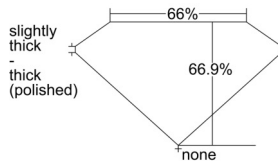

GIA®

FACSIMILE

GIA REPORT 6501450251

Verify this report at GIA.edu

GIA NATURAL DIAMOND DOSSIER®

September 18, 2024
GIA Report Number 6501450251
Shape and Cutting Style ..... **Cut-Cornered Rectangular Modified Brilliant**
Measurements ..... 5.14 x 4.09 x 2.74 mm

GRADING RESULTS

Carat Weight ..... 0.50 carat
Color Grade ..... G
Clarity Grade VS2

ADDITIONAL GRADING INFORMATION

Polish ..... Excellent
Symmetry ..... Excellent
Fluorescence ..... None
Clarity Characteristics ..... Cloud, Crystal
Inscription(s): GIA 6501450251

PROPORTIONS

Profile not to actual proportions

GRADING SCALES

GIA COLOR SCALE		GIA CLARITY SCALE			
COLORLESS	D	VERY VERY SLIGHTLY INCLUDED	FLAWLESS		
	E		INTERNALLY FLAWLESS		
	F	VERY SLIGHTLY INCLUDED	VVS₁		
	G		VVS₂		
	H		VS₁		
	NEAR COLORLESS	I	SLIGHTLY INCLUDED	VS₂	
		J		SI₁	
		FAINT	K	INCLUDED	SI₂
			L		I₁
			M		I₂
VERT LIGHT	N	LIGHT	I₃		
	O				
	P				
	Q				
	R