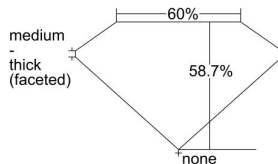

GIA®

FACSIMILE

GIA REPORT 5483725461

Verify this report at GIA.edu

GIA NATURAL DIAMOND DOSSIER®

March 04, 2024
GIA Report Number 5483725461
Shape and Cutting Style ..... Heart Brilliant
Measurements ..... 4.89 x 5.65 x 3.32 mm

GRADING RESULTS

Carat Weight ..... 0.53 carat
Color Grade ..... G
Clarity Grade VS2

ADDITIONAL GRADING INFORMATION

Polish ..... Excellent
Symmetry ..... Very Good
Fluorescence ..... None
Clarity Characteristics ..... Cloud
Inscription(s): GIA 5483725461

PROPORTIONS

Profile not to actual proportions

GRADING SCALES

GIA COLOR SCALE		GIA CLARITY SCALE			
COLORLESS	D	VERY VERY SLIGHTLY INCLUDED	FLAWLESS		
	E		INTERNALLY FLAWLESS		
	F	VERY SLIGHTLY INCLUDED	VVS₁		
	G		VVS₂		
	H		VS₁		
	NEAR COLORLESS	I	SLIGHTLY INCLUDED	VS₂	
		J		SI₁	
		FAINT	K	INCLUDED	SI₂
			L		I₁
			M		I₂
VERT LIGHT	N	LIGHT	I₃		
	O				
	P				
	Q				
LIGHT	R				
	S				
	T				
	U				
	V				
	Z