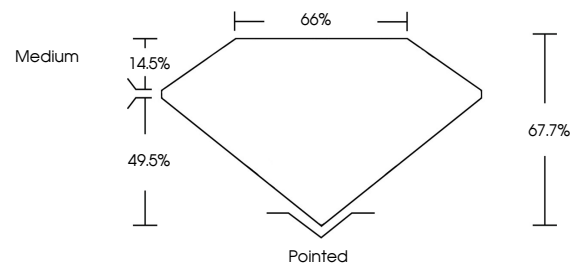

PROPORTIONS