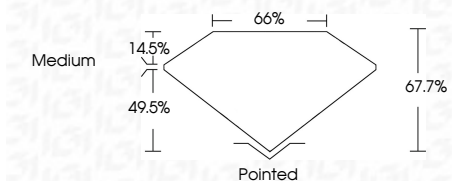

ELECTRONIC COPY

LG633409712
Report verification at igi.org

May 12, 2024
IGI Report Number **LG633409712**
Description **LABORATORY GROWN DIAMOND**
Shape and Cutting Style **SQUARE EMERALD CUT**
Measurements **6.29 X 6.17 X 4.18 MM**

GRADING RESULTS
Carat Weight **1.47 CARAT**
Color Grade **F**
Clarity Grade **VS 1**

ADDITIONAL GRADING INFORMATION
Polish **EXCELLENT**
Symmetry **EXCELLENT**
Fluorescence **NONE**
Inscription(s) **IGI LG633409712**
Comments: This Laboratory Grown Diamond was created by Chemical Vapor Deposition (CVD) growth process and may include post-growth treatment. Type IIa

May 12, 2024
IGI Report No LG633409712
SQUARE EMERALD CUT
6.29 X 6.17 X 4.18 MM
1.47 CARAT
Color Grade **F**
Clarity Grade **VS 1**
Depth **67.7%**
Table **66%**
Girdle **Medium**
Culet **Pointed**
Polish **EXCELLENT**
Symmetry **EXCELLENT**
Fluorescence **NONE**
Inscription(s) **IGI LG633409712**
Comments: This Laboratory Grown Diamond was created by Chemical Vapor Deposition (CVD) growth process and may include post-growth treatment. Type IIa

LABORATORY GROWN DIAMOND REPORT

May 12, 2024
IGI Report Number **LG633409712**
Description **LABORATORY GROWN DIAMOND**
Shape and Cutting Style **SQUARE EMERALD CUT**
Measurements **6.29 X 6.17 X 4.18 MM**