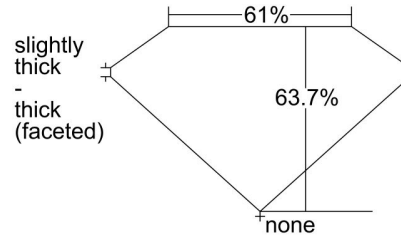

GIA NATURAL DIAMOND GRADING REPORT

October 12, 2021
 GIA Report Number 2407604140
 Shape and Cutting Style Pear Brilliant
 Measurements 8.94 x 5.91 x 3.76 mm

GRADING RESULTS

Carat Weight 1.25 carat
 Color Grade K
 Clarity Grade SI1

ADDITIONAL GRADING INFORMATION

Polish Excellent
 Symmetry Very Good
 Fluorescence None
 Inscription(s): GIA 2407604140

Comments: Additional twinning wisps, pinpoints and surface graining are not shown.

PROPORTIONS

Profile not to actual proportions

CLARITY CHARACTERISTICS

KEY TO SYMBOLS*

-  Twinning Wisp
-  Indented Natural
-  Cavity
-  Natural
-  Feather
-  Needle

* Red symbols denote internal characteristics (inclusions). Green or black symbols denote external characteristics (blemishes). Diagram is an approximate representation of the diamond, and symbols shown indicate type, position, and approximate size of clarity characteristics. All clarity characteristics may not be shown. Details of finish are not shown.