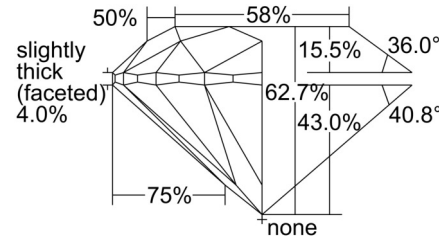

### GRADING RESULTS

Carat Weight ..... 1.88 carat

Color Grade ..... F

Clarity Grade ..... SI1

Cut Grade ..... Excellent

### PROPORTIONS

Profile to actual proportions

### CLARITY CHARACTERISTICS