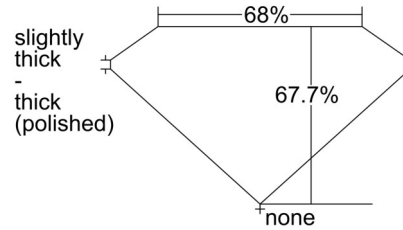

GIA NATURAL DIAMOND GRADING REPORT

August 02, 2024
 GIA Report Number 6501083825
 Shape and Cutting Style Emerald Cut
 Measurements 9.14 x 6.54 x 4.43 mm

GRADING RESULTS

Carat Weight 2.50 carat
 Color Grade J
 Clarity Grade VS1

ADDITIONAL GRADING INFORMATION

Polish Excellent
 Symmetry Excellent
 Fluorescence Medium Blue
 Inscription(s): GIA 6501083825
Comments: Additional pinpoints are not shown.

PROPORTIONS

Profile not to actual proportions

CLARITY CHARACTERISTICS

KEY TO SYMBOLS*

- Crystal
- ◉ Cloud
- Pinpoint

* Red symbols denote internal characteristics (inclusions). Green or black symbols denote external characteristics (blemishes). Diagram is an approximate representation of the diamond, and symbols shown indicate type, position, and approximate size of clarity characteristics. All clarity characteristics may not be shown. Details of finish are not shown.