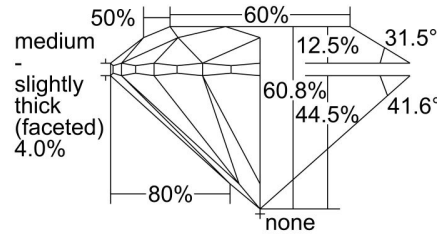

### GIA NATURAL DIAMOND GRADING REPORT

July 14, 2023  
 GIA Report Number ..... 2466960493  
 Shape and Cutting Style ..... Round Brilliant  
 Measurements ..... 11.71 - 11.81 x 7.15 mm

### GRADING RESULTS

Carat Weight ..... 6.05 carat  
 Color Grade ..... J  
 Clarity Grade ..... SI1  
 Cut Grade ..... Excellent

### PROPORTIONS

Profile to actual proportions