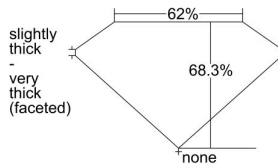

GIA®

FACSIMILE

GIA REPORT 5423795718

Verify this report at GIA.edu

GIA NATURAL DIAMOND DOSSIER®

May 23, 2024
GIA Report Number 5423795718
Shape and Cutting Style ..... Cushion Modified Brilliant
Measurements ..... 5.34 x 4.84 x 3.31 mm

GRADING RESULTS

Carat Weight ..... 0.72 carat
Color Grade ..... G
Clarity Grade VS1

ADDITIONAL GRADING INFORMATION

Polish ..... Excellent
Symmetry ..... Excellent
Fluorescence ..... Medium Blue
Clarity Characteristics ..... Crystal, Cloud
Inscription(s): GIA 5423795718

PROPORTIONS

Profile not to actual proportions

GRADING SCALES

GIA COLOR SCALE		GIA CLARITY SCALE			
COLORLESS	D	VERY VERY SLIGHTLY INCLUDED	FLAWLESS		
	E		INTERNALLY FLAWLESS		
	F	VERY SLIGHTLY INCLUDED	VS₁		
	G		VS₂		
	H		VS₁		
	NEAR COLORLESS	I	SLIGHTLY INCLUDED	VS₂	
		J		SI₁	
		FAINT	K	INCLUDED	SI₂
			L		I₁
			M		I₂
VERT LIGHT	N	LIGHT	I₃		
	O				
	P				
	Q				
	R