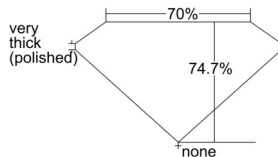

GIA®

FACSIMILE

GIA REPORT 7506745425

Verify this report at GIA.edu

GIA NATURAL DIAMOND DOSSIER®

October 25, 2024
GIA Report Number 7506745425
Shape and Cutting Style ..... Square Modified Brilliant
Measurements ..... 4.96 x 4.94 x 3.69 mm

GRADING RESULTS

Carat Weight ..... 0.80 carat
Color Grade ..... G
Clarity Grade SI1

ADDITIONAL GRADING INFORMATION

Polish ..... Excellent
Symmetry ..... Very Good
Fluorescence ..... None
Clarity Characteristics..... Crystal, Cloud
Inscription(s): GIA 7506745425

PROPORTIONS

Profile not to actual proportions

GRADING SCALES

GIA COLOR SCALE		GIA CLARITY SCALE			
COLORLESS	D	VERY VERY SLIGHTLY INCLUDED	FLAWLESS		
	E		INTERNALLY FLAWLESS		
	F		VVS₁		
	NEAR COLORLESS	G	VERY SLIGHTLY INCLUDED	VVS₂	
		H		VS₁	
		FAINT	I	SLIGHTLY INCLUDED	VS₂
			J		SI₁
	K		SI₂		
	VERT LIGHT		L	INCLUDED	I₁
			M		I₂
N			I₃		
O					
P					
Q					
R					
LIGHT	S				
	T				
	U				
	V				
	W				
	X				
Y					
Z