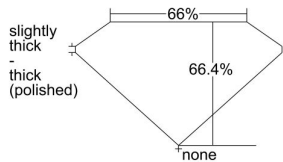

GIA®

FACSIMILE

GIA REPORT 5486757795

Verify this report at GIA.edu

GIA NATURAL DIAMOND DOSSIER®

March 07, 2024
GIA Report Number 5486757795
Shape and Cutting Style ..... **Cut-Cornered Rectangular Modified Brilliant**
Measurements ..... 6.22 x 4.78 x 3.18 mm

GRADING RESULTS

Carat Weight ..... 0.90 carat
Color Grade ..... G
Clarity Grade S11

ADDITIONAL GRADING INFORMATION

Polish ..... Excellent
Symmetry ..... Excellent
Fluorescence ..... None
Clarity Characteristics ..... Crystal, Cloud
Inspection(s): GIA 5486757795

PROPORTIONS

Profile not to actual proportions

GRADING SCALES

GIA COLOR SCALE		GIA CLARITY SCALE			
COLORLESS	D	VERY VERY SLIGHTLY INCLUDED	FLAWLESS		
	E		INTERNALLY FLAWLESS		
	F	VERY SLIGHTLY INCLUDED	VVS₁		
	G		VVS₂		
	H		VS₁		
	NEAR COLORLESS	I	SLIGHTLY INCLUDED	VS₂	
		J		S1₁	
		FAINT	K	INCLUDED	S1₂
			L		I₁
			M		I₂
VERT LIGHT	N	LIGHT	I₃		
	O				
	P				
	Q				
	R				
	S				
	T				
LIGHT	U				
	V				
	W				
	X				
Y					
Z