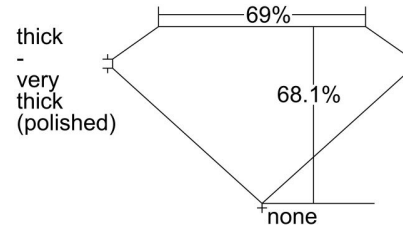

GIA NATURAL DIAMOND GRADING REPORT

 July 17, 2024
 GIA Report Number 3495920695
 Shape and Cutting Style Cut-Cornered Rectangular
 Modified Brilliant
 Measurements 7.16 x 4.85 x 3.31 mm

GRADING RESULTS

 Carat Weight 1.01 carat
 Color Grade E
 Clarity Grade VS2

ADDITIONAL GRADING INFORMATION

 Polish Very Good
 Symmetry Very Good
 Fluorescence Faint
 Inscription(s): GIA 3495920695
Comments: Additional pinpoints are not shown.

PROPORTIONS

Profile not to actual proportions

CLARITY CHARACTERISTICS

KEY TO SYMBOLS*

- Crystal △ Natural
- ∩ Feather
- ∖ Needle
- Pinpoint

GRADING SCALES

GIA COLOR SCALE		GIA CLARITY SCALE	
COLORLESS	D	VERY VERY SLIGHTLY INCLUDED	FLAWLESS
	E		INTERNALLY FLAWLESS
	F		VVS ₁
NEAR COLORLESS	G	VERY SLIGHTLY INCLUDED	VVS ₂
	H		VS ₁
	I		VS ₂
FANT	J	SLIGHTLY INCLUDED	SI ₁
	K		SI ₂
	L		I ₁
VERY LIGHT	M	INCLUDED	I ₂
	N		I ₃
	O		
LIGHT	P		
	Q		
	R		
	S		
	T		
	U		
	V		
	W		
X			
Y			
Z			

* Red symbols denote internal characteristics (inclusions). Green or black symbols denote external characteristics (blemishes). Diagram is an approximate representation of the diamond, and symbols shown indicate type, position, and approximate size of clarity characteristics. All clarity characteristics may not be shown. Details of finish are not shown.