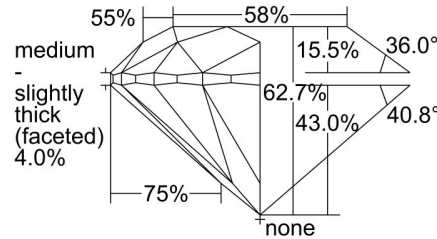

### GIA NATURAL DIAMOND GRADING REPORT

May 31, 2024  
 GIA Report Number ..... 2497538182  
 Shape and Cutting Style ..... Round Brilliant  
 Measurements ..... 7.55 - 7.60 x 4.75 mm

### GRADING RESULTS

Carat Weight ..... 1.72 carat  
 Color Grade ..... I  
 Clarity Grade ..... VS2  
 Cut Grade ..... Excellent

### PROPORTIONS

Profile to actual proportions