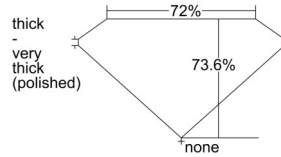

GIA®

FACSIMILE

GIA REPORT 6505536199

Verify this report at GIA.edu

GIA NATURAL DIAMOND DOSSIER®

September 30, 2024
GIA Report Number 6505536199
Shape and Cutting Style ..... Square Modified Brilliant
Measurements ..... 5.25 x 5.11 x 3.76 mm

GRADING RESULTS

Carat Weight ..... 0.90 carat
Color Grade ..... J
Clarity Grade VS1

ADDITIONAL GRADING INFORMATION

Polish ..... Excellent
Symmetry ..... Excellent
Fluorescence ..... None
Clarity Characteristics ..... Cloud, Pinpoint
Inscription(s): GIA 6505536199

PROPORTIONS

Profile not to actual proportions

GRADING SCALES

GIA COLOR SCALE		GIA CLARITY SCALE			
COLORLESS	D	VERY VERY SLIGHTLY INCLUDED	FLAWLESS		
	E		INTERNALLY FLAWLESS		
	F		VVS₁		
	NEAR COLORLESS	G	VERY SLIGHTLY INCLUDED	VVS₂	
		H		VS₁	
		FAINT	I	SLIGHTLY INCLUDED	VS₂
			J		SI₁
			K		SI₂
	LIGHT	L	INCLUDED	I₁	
		M		I₂	
N		I₃			
O					
P					
Q					
R					
S					
T					
U					
V					
W					
X					
Y					
Z