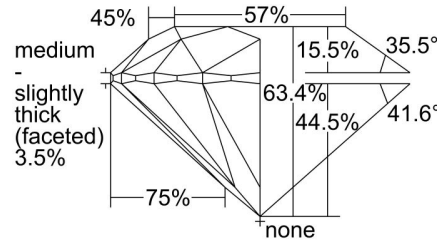

GIA NATURAL DIAMOND GRADING REPORT

July 26, 2022  
 GIA Report Number ..... 1449116603  
 Shape and Cutting Style ..... Round Brilliant  
 Measurements ..... 7.97 - 8.03 x 5.07 mm

GRADING RESULTS

Carat Weight ..... 2.00 carat  
 Color Grade ..... F  
 Clarity Grade ..... SI1  
 Cut Grade ..... Excellent

PROPORTIONS

Profile to actual proportions

CLARITY CHARACTERISTICS

KEY TO SYMBOLS\*

- Crystal
- ◌ Cloud
- ~ Feather
- ∖ Needle
- ◌ Indented Natural
- ◌ Natural

\* Red symbols denote internal characteristics (inclusions). Green or black symbols denote external characteristics (blemishes). Diagram is an approximate representation of the diamond, and symbols shown indicate type, position, and approximate size of clarity characteristics. All clarity characteristics may not be shown. Details of finish are not shown.