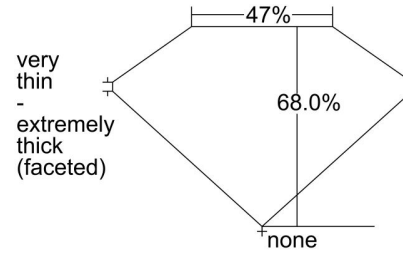

GIA DIAMOND GRADING REPORT

May 16, 2018
 GIA Report Number 5192374431
 Shape and Cutting Style Marquise Brilliant
 Measurements 17.88 x 8.30 x 5.64 mm

GRADING RESULTS

Carat Weight 5.03 carat
 Color Grade I
 Clarity Grade SI1

ADDITIONAL GRADING INFORMATION

Polish Very Good
 Symmetry Good
 Fluorescence Strong Blue
 Inscription(s): GIA 5192374431

PROPORTIONS

Profile not to actual proportions

CLARITY CHARACTERISTICS

KEY TO SYMBOLS*

-  Feather
-  Natural
-  Cavity
-  Needle
-  Indented Natural

* Red symbols denote internal characteristics (inclusions). Green or black symbols denote external characteristics (blemishes). Diagram is an approximate representation of the diamond, and symbols shown indicate type, position, and approximate size of clarity characteristics. All clarity characteristics may not be shown. Details of finish are not shown.