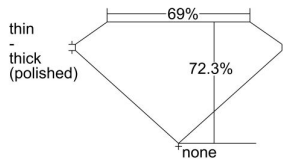

GIA®

FACSIMILE

GIA REPORT 2464233223

Verify this report at GIA.edu

GIA NATURAL DIAMOND DOSSIER®

April 05, 2023
GIA Report Number **2464233223**
Shape and Cutting Style ..... **Square Modified Brilliant**
Measurements ..... **4.85 x 4.85 x 3.50 mm**

GRADING RESULTS

Carat Weight ..... **0.70 carat**
Color Grade ..... **F**
Clarity Grade **S11**

ADDITIONAL GRADING INFORMATION

Polish ..... **Excellent**
Symmetry ..... **Excellent**
Fluorescence ..... **None**
Clarity Characteristics..... **Crystal, Cloud**
Inscription(s): **GIA 2464233223**

PROPORTIONS

Profile not to actual proportions

GRADING SCALES

GIA COLOR SCALE		GIA CLARITY SCALE			
COLORLESS	D	VERY VERY SLIGHTLY INCLUDED	FLAWLESS		
	E		INTERNALLY FLAWLESS		
	F	VERY SLIGHTLY INCLUDED	VVS₁		
	G		VVS₂		
	H		VS₁		
	NEAR COLORLESS	I	SLIGHTLY INCLUDED	VS₂	
		J		S1₁	
		FAINT	K	INCLUDED	S1₂
			L		I₁
			M		I₂
VERT LIGHT	N	LIGHT	I₃		
	O				
	P				
	Q				
	R				
	S