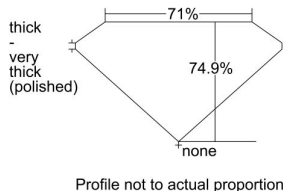

GIA®

FACSIMILE

GIA REPORT 1495827824

Verify this report at GIA.edu

GIA NATURAL DIAMOND DOSSIER®

July 04, 2024
GIA Report Number 1495827824
Shape and Cutting Style ..... Square Modified Brilliant
Measurements ..... 4.30 x 4.19 x 3.14 mm

GRADING RESULTS

Carat Weight ..... 0.50 carat
Color Grade ..... G
Clarity Grade VS2

ADDITIONAL GRADING INFORMATION

Polish ..... Excellent
Symmetry ..... Good
Fluorescence ..... None
Clarity Characteristics ..... Feather, Crystal
Inscription(s): GIA 1495827824

PROPORTIONS

GRADING SCALES

GIA COLOR SCALE		GIA CLARITY SCALE			
COLORLESS	D	VERY VERY SLIGHTLY INCLUDED	FLAWLESS		
	E		INTERNALLY FLAWLESS		
	F		VVS₁		
	NEAR COLORLESS	G	VERY SLIGHTLY INCLUDED	VVS₂	
		H		VS₁	
		FAINT	I	SLIGHTLY INCLUDED	VS₂
			J		SI₁
			K		SI₂
	LIGHT	L	INCLUDED	I₁	
		M		I₂	
N		I₃			
O					
P					
Q					
R					
S					
T					
U					
V					
W					
X					
Y					
Z