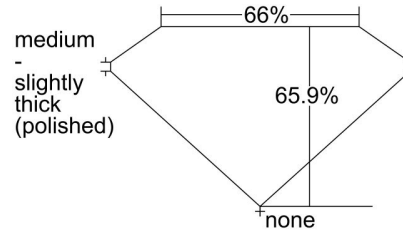

GIA NATURAL DIAMOND GRADING REPORT

May 07, 2024  
 GIA Report Number ..... 7496277213  
 Shape and Cutting Style ..... Emerald Cut  
 Measurements ..... 7.21 x 4.78 x 3.15 mm

GRADING RESULTS

Carat Weight ..... 1.01 carat  
 Color Grade ..... G  
 Clarity Grade ..... VS1

Profile not to actual proportions

CLARITY CHARACTERISTICS

KEY TO SYMBOLS\*

-  Feather
-  Needle
-  Pinpoint

\* Red symbols denote internal characteristics (inclusions). Green or black symbols denote external characteristics (blemishes). Diagram is an approximate representation of the diamond, and symbols shown indicate type, position, and approximate size of clarity characteristics. All clarity characteristics may not be shown. Details of finish are not shown.