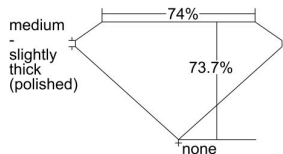

GIA®

FACSIMILE

GIA REPORT 5496462225

Verify this report at GIA.edu

GIA NATURAL DIAMOND DOSSIER®

May 27, 2024
GIA Report Number 5496462225
Shape and Cutting Style ..... Square Modified Brilliant
Measurements ..... 5.10 x 4.93 x 3.63 mm

GRADING RESULTS

Carat Weight ..... 0.73 carat
Color Grade ..... D
Clarity Grade S11

ADDITIONAL GRADING INFORMATION

Polish ..... Excellent
Symmetry ..... Very Good
Fluorescence ..... None
Clarity Characteristics ..... Crystal, Cloud
Inscription(s): GIA 5496462225

PROPORTIONS

Profile not to actual proportions

GRADING SCALES

GIA COLOR SCALE		GIA CLARITY SCALE			
COLORLESS	D	VERY VERY SLIGHTLY INCLUDED	FLAWLESS		
	E		INTERNALLY FLAWLESS		
	F	VERY SLIGHTLY INCLUDED	VVS₁		
	G		VVS₂		
	H		VS₁		
	NEAR COLORLESS	I	VERY SLIGHTLY INCLUDED	VS₂	
		J		S1₁	
		FAINT	K	SLIGHTLY INCLUDED	S1₂
			L		I₁
			M		I₂
VERT LIGHT	N	INCLUDED	I₃		
	O				
	P				
	Q				
	R				
	S				
	T				
LIGHT	U				
	V				
	W				
	X				
Y					
Z