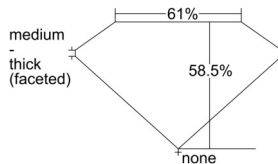

GIA®

FACSIMILE

GIA REPORT 1509533234

Verify this report at GIA.edu

GIA NATURAL DIAMOND DOSSIER®

September 30, 2024
GIA Report Number 1509533234
Shape and Cutting Style ..... Oval Brilliant
Measurements ..... 7.21 x 5.11 x 2.99 mm

GRADING RESULTS

Carat Weight ..... 0.72 carat
Color Grade ..... D
Clarity Grade VS1

ADDITIONAL GRADING INFORMATION

Polish ..... Excellent
Symmetry ..... Very Good
Fluorescence ..... Medium Blue
Clarity Characteristics ..... Crystal, Needle, Pinpoint
Inscription(s): GIA 1509533234

PROPORTIONS

Profile not to actual proportions

GRADING SCALES

GIA COLOR SCALE		GIA CLARITY SCALE			
COLORLESS	D	VERY VERY SLIGHTLY INCLUDED	FLAWLESS		
	E		INTERNALLY FLAWLESS		
	F	VERY SLIGHTLY INCLUDED	VVS₁		
	G		VVS₂		
	H		VS₁		
	NEAR COLORLESS	I	SLIGHTLY INCLUDED	VS₂	
		J		SI₁	
		FAINT	K	INCLUDED	SI₂
			L		I₁
			M		I₂
VERT LIGHT	N	LIGHT	I₃		
	O				
	P				
	Q				
	R