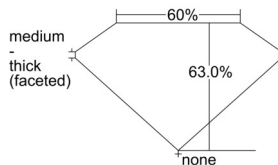

GIA®

FACSIMILE

GIA REPORT 1505539382

Verify this report at GIA.edu

GIA NATURAL DIAMOND DOSSIER®

September 30, 2024
GIA Report Number 1505539382
Shape and Cutting Style ..... Oval Brilliant
Measurements ..... 6.99 x 4.98 x 3.14 mm

GRADING RESULTS

Carat Weight ..... 0.70 carat
Color Grade ..... G
Clarity Grade VS1

ADDITIONAL GRADING INFORMATION

Polish ..... Excellent
Symmetry ..... Good
Fluorescence ..... Medium Blue
Clarity Characteristics ..... Feather
Inscription(s): GIA 1505539382

PROPORTIONS

Profile not to actual proportions

GRADING SCALES

GIA COLOR SCALE		GIA CLARITY SCALE			
COLORLESS	D	VERY VERY SLIGHTLY INCLUDED	FLAWLESS		
	E		INTERNALLY FLAWLESS		
	F	VERY SLIGHTLY INCLUDED	VVS₁		
	G		VVS₂		
	H		VS₁		
	NEAR COLORLESS	I	SLIGHTLY INCLUDED	VS₂	
		J		SI₁	
		FAINT	K	INCLUDED	SI₂
			L		I₁
			M		I₂
VERT LIGHT	N	LIGHT	I₃		
	O				
	P				
	Q				
	R