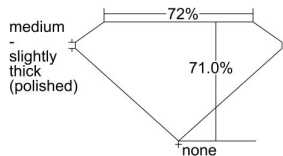

GIA®

FACSIMILE

GIA REPORT 6491784352

Verify this report at gia.edu

GIA NATURAL DIAMOND DOSSIER®

June 28, 2024
GIA Report Number **6491784352**
Shape and Cutting Style ..... **Square Modified Brilliant**
Measurements ..... **5.29 x 5.21 x 3.70 mm**

GRADING RESULTS

Carat Weight ..... **0.80 carat**
Color Grade ..... **G**
Clarity Grade **VS2**

ADDITIONAL GRADING INFORMATION

Polish ..... **Excellent**
Symmetry ..... **Very Good**
Fluorescence ..... **Faint**
Clarity Characteristics..... **Feather, Cloud, Crystal**
Inscription(s): **GIA 6491784352**

PROPORTIONS

Profile not to actual proportions

GRADING SCALES

GIA COLOR SCALE		GIA CLARITY SCALE			
COLORLESS	D	VERY VERY SLIGHTLY INCLUDED	FLAWLESS		
	E		INTERNALLY FLAWLESS		
	F	VERY SLIGHTLY INCLUDED	VVS₁		
	G		VVS₂		
	H		VS₁		
	NEAR COLORLESS	I	SLIGHTLY INCLUDED	VS₂	
		J		SI₁	
		FAINT	K	INCLUDED	SI₂
			L		I₁
			M		I₂
VERT LIGHT	N	LIGHT	I₃		
	O				
	P				
	Q				
	R